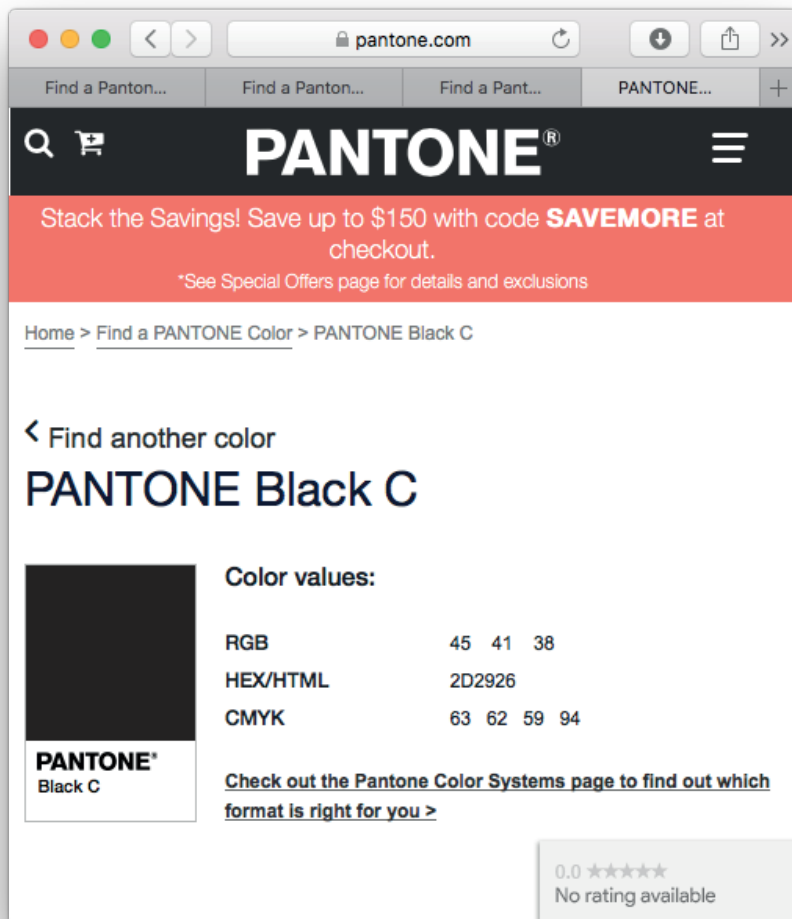

GUÍA DE COLOR EXPOMAQ 2020